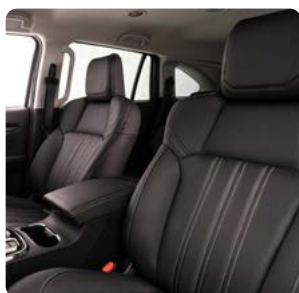

Partial Leather