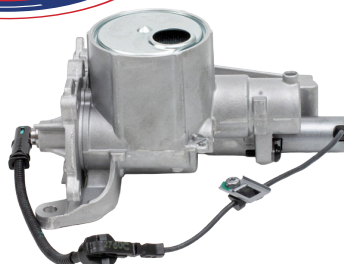

TIMING CHAIN TENSIONER

930⁰⁰
each

40250
MERCEDES
Mercedes M271
*Lanchester Balancer

OIL PUMP

3 750⁰⁰
each

34599
BMW/MINI/PEUGEOT/CITROËN
BMW (N16/18)/Mini/Peugeot/Citroën
*Complete

5 750⁰⁰
each

34270
BMW
BMW F10-33/E84
*Engine Code: N20
*Without Balancer Shaft