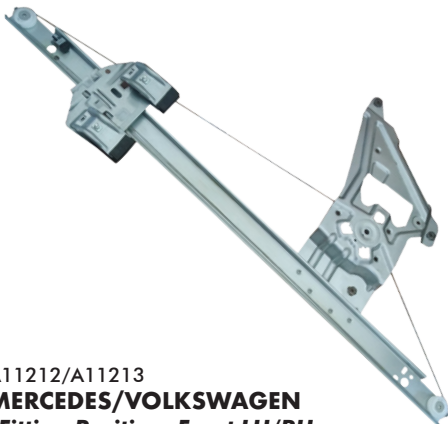

WINDOW REGULATOR

A11212/A11213
MERCEDES/VOLKSWAGEN
*Fitting Position: Front LH/RH
Mercedes Sprinter 906/VW Crafter (2E)
*Electric