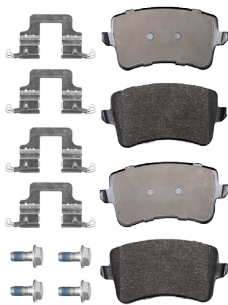

BRAKE PAD SET

660⁰⁰
per set