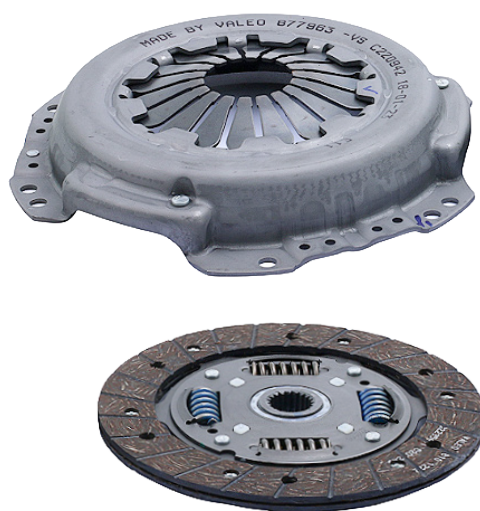

T4162A
TOYOTA
Toyota Corolla (E15/8)/Yaris 1.3 1NR 2012 Onwards