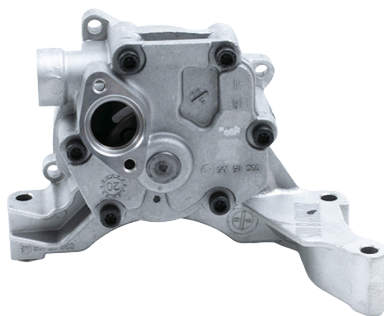

A6245
VOLKSWAGEN
VW Polo 3/4 1.4/1.6 16V 2008 Onwards
*Engine Codes: CLSA/CLPA/BTS
*Loose