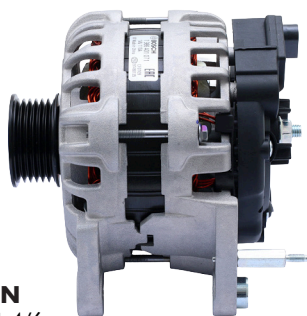

BOSCH

Authorised Wholesaler

Automotive

ALTERNATOR

3 090⁰⁰
each

A12116
VOLKSWAGEN
VW Polo 4/Vivo 1.4/6
*Engine Codes: CLPA/CLSA