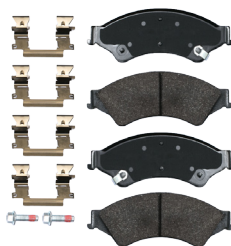

A6351B
AUDI
*Fitting Position: Rear
Audi A4 (B8)/A5/
Q5 2008 Up To 2015
*Size: 300mm

660⁰⁰
per set