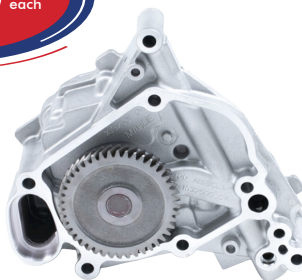

TIMING CHAIN TENSIONER

930⁰⁰
each

40250
MERCEDES
Mercedes M271
*Lanchester Balancer

OIL PUMP

3 750⁰⁰
each

34599
BMW/MINI/PEUGEOT/CITROËN
BMW (N16/18)/Mini/Peugeot/Citroën
*Complete

5 750⁰⁰
each

34270
BMW
BMW F10-33/E84
*Engine Code: N20
*Without Balancer Shaft