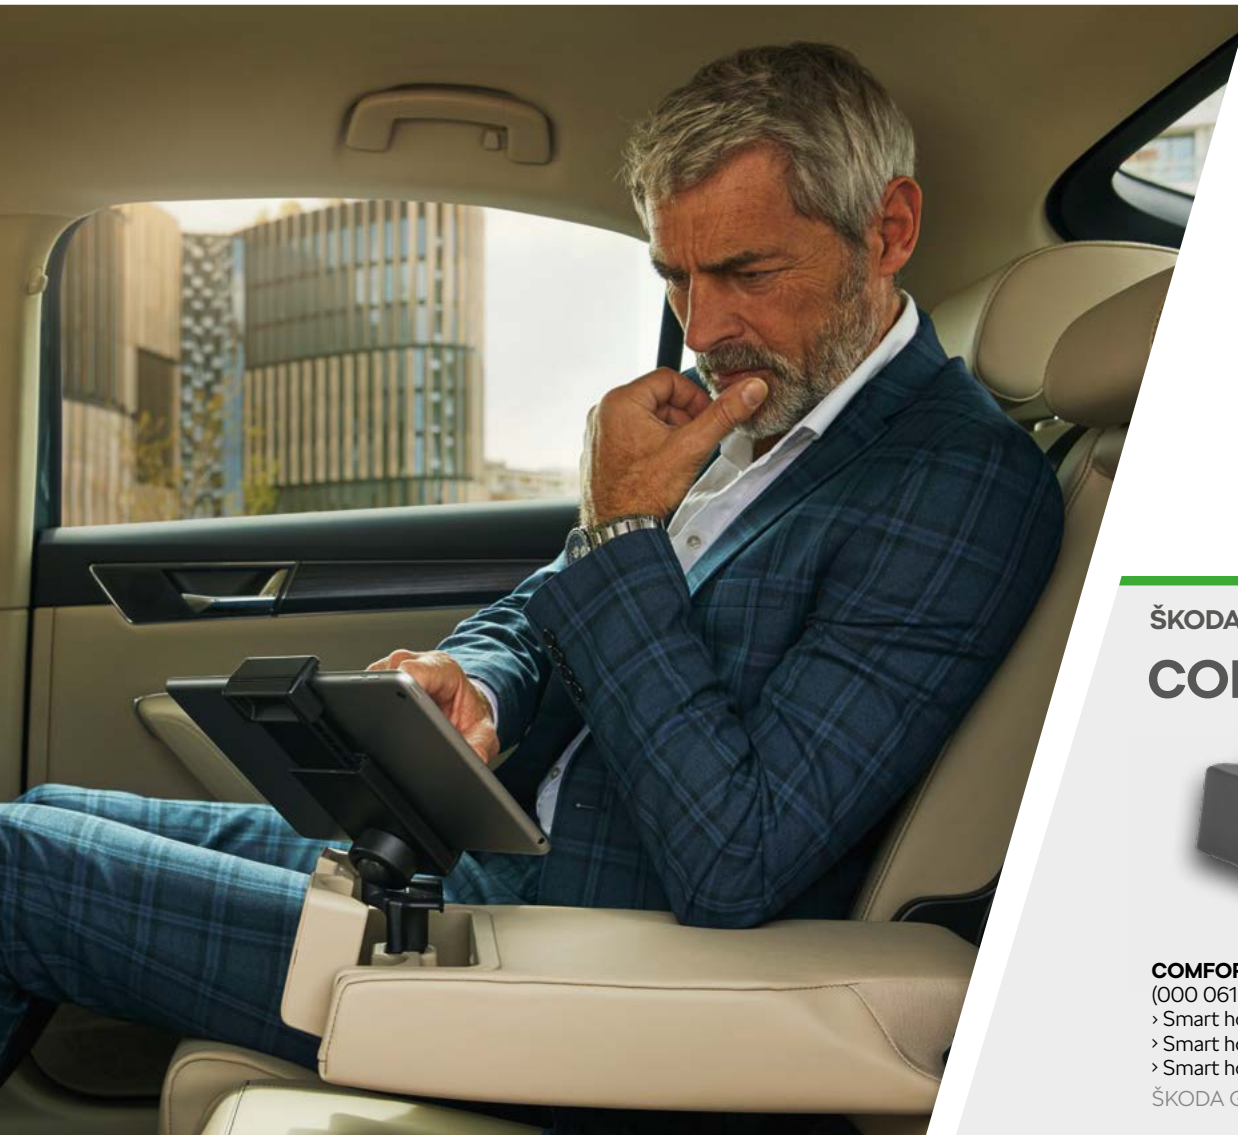

COMFORT & UTILITY