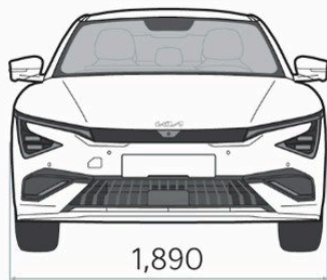

20,000 miles or 2 years

Colours & Alloy  
Wheels