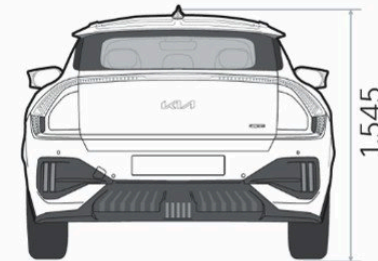

Engine

AWD Dual Motor (641 bhp)

VEHICLE WEIGHT & CAPACITY INFORMATION

Gross vehicle weight (kg) (21" Wheel)	2,660
Kerb weight	2,220
Maximum braked trailer weight	1,800
Maximum tow ball weight	100
Luggage compartment capacity, rear seats upright, litres (W/O premium Sound/W Premium sound)	480
Luggage compartment capacity, Front	20
Minimum turning circle (m)	11.94

[View EV6 GT Offers](#)

[Build your EV6 GT](#)

Engine

AWD Dual Motor (641 bhp)

VEHICLE INSURANCE GROUPS

GT

46E

SERVICE INTERVALS

20,000 miles or 2 years