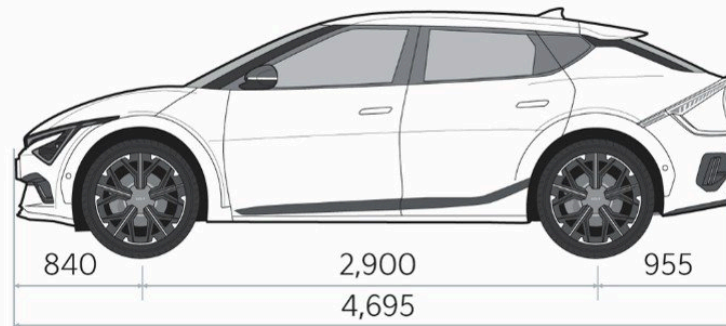

Engine

AWD Dual Motor (641 bhp)

VEHICLE WEIGHT & CAPACITY INFORMATION

Gross vehicle weight (kg) (21" Wheel)	2,660
Kerb weight	2,220
Maximum braked trailer weight	1,800
Maximum tow ball weight	100
Luggage compartment capacity, rear seats upright, litres (W/O premium Sound/W Premium sound)	480
Luggage compartment capacity, Front	20
Minimum turning circle (m)	11.94

[View EV6 GT Offers](#)

[Build your EV6 GT](#)

Engine

AWD Dual Motor (641 bhp)

VEHICLE INSURANCE GROUPS

GT

46E

SERVICE INTERVALS

20,000 miles or 2 years