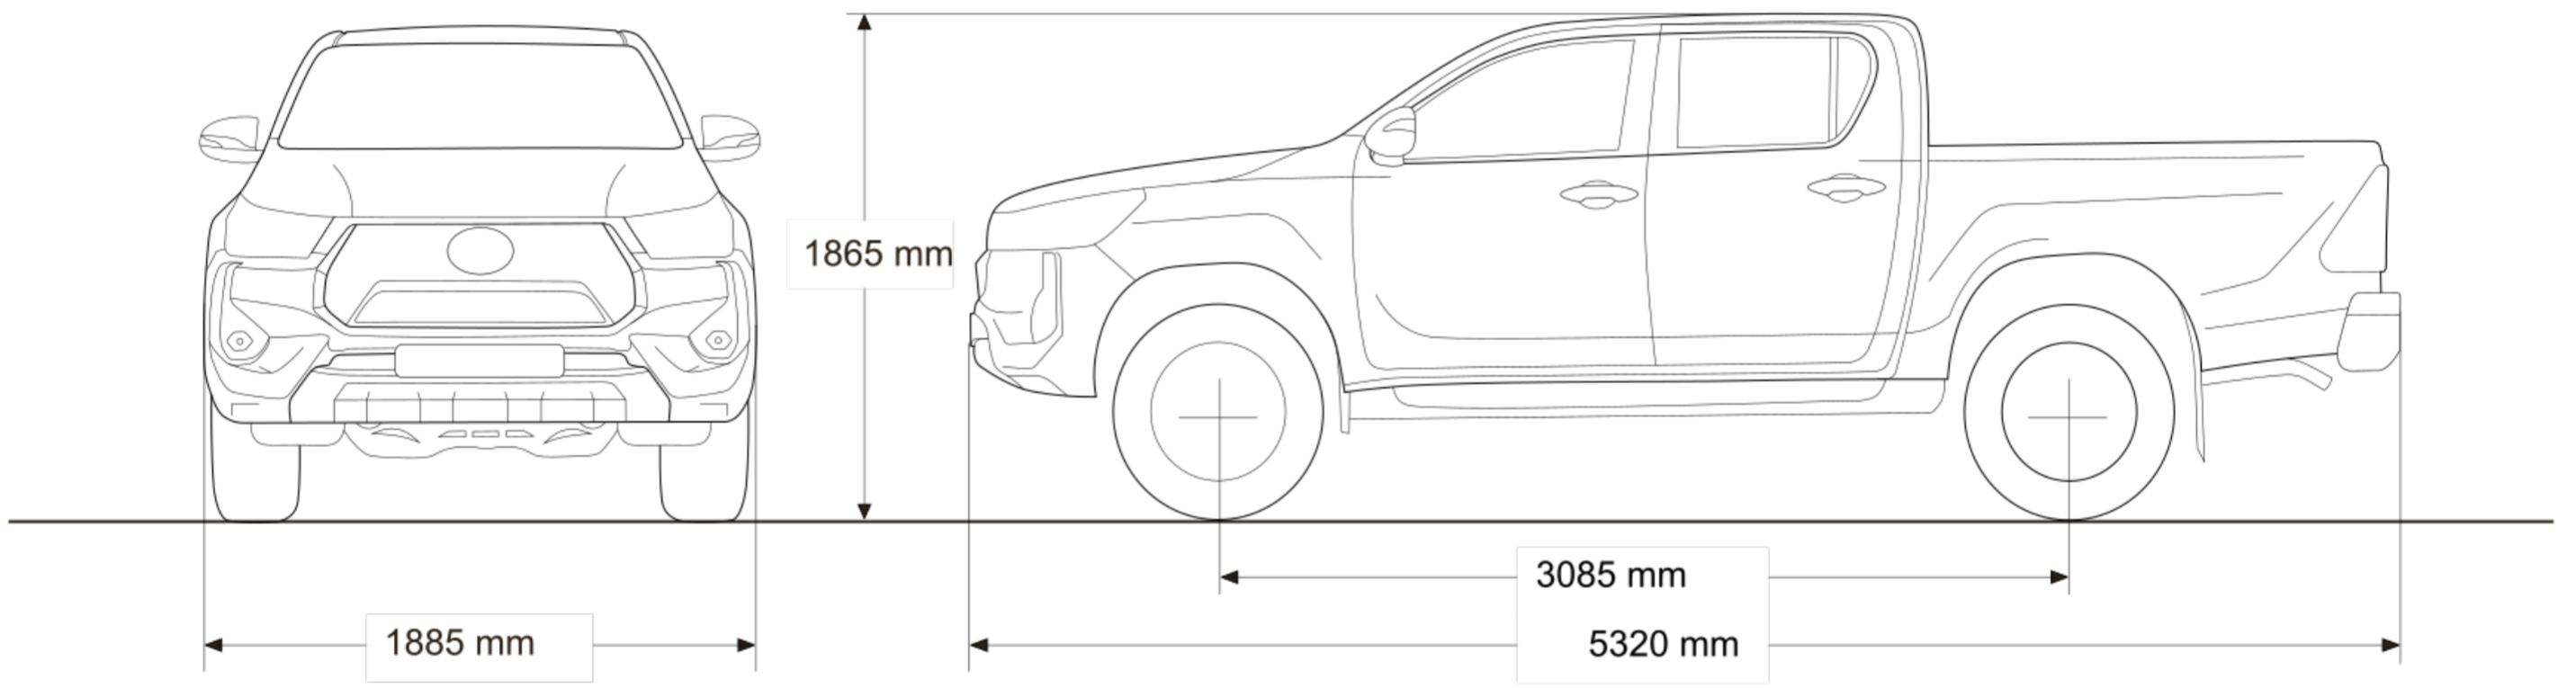

SPECIFICATIONS

LINE DRAWING