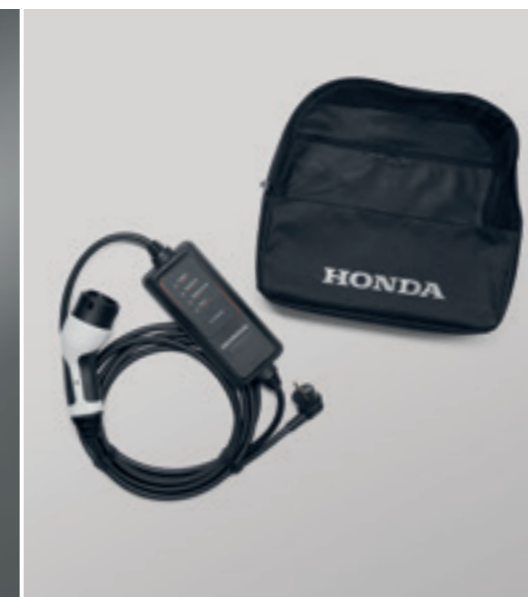

MODE 2 CABLE (P-EVSE)

Portable Electric Vehicle Supply Equipment (P-EVSE) for grid-to-vehicle charging. A protective storage bag is included.