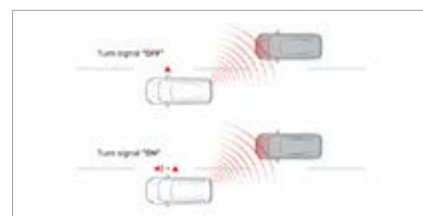

18-inch Alloy Wheels
Bold 18-inch alloys blend style and performance, adding a wide, planted look that enhances overall confidence.

T-shaped LED Lights (Front/Rear)
Combines DRL, position, and turn signals in one bold design. Improves visibility, enhances safety, and gives the vehicle a wide, modern look.

Blind Spot Warning [BSW]
Warns when a vehicle is in your blind spot, helping make lane changes safer.

Rear Cross Traffic Alert [RCTA]
Helps detect and alert you to vehicles approaching from the side when reversing.

Multi Around Monitor [MAM]
Gives a real-time bird's-eye view using four cameras to support safer parking. Alerts highlight pedestrians in your surroundings.

Dynamic Sound Yamaha Premium
Developed with Yamaha, this premium system transforms the cabin with rich, live-performance quality sound for a more exciting and comfortable drive.