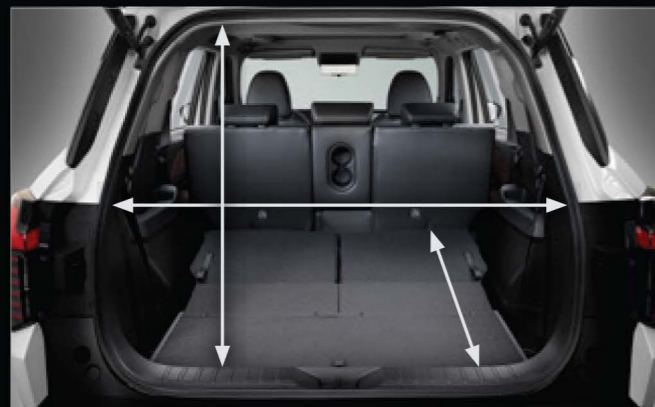

Note: Image shows cargo area with 3rd-row seats folded.

Make Space for More

Fold down the 2nd and 3rd-row seats to unlock massive cargo capacity that's perfect for everything from big plans to everyday hauls.