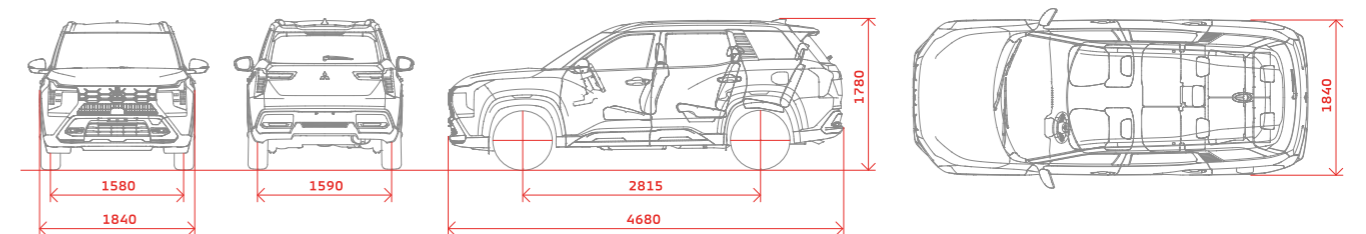

DIMENSIONAL VIEWS

All measurements in millimetres

Note: Some equipment may vary by market. Please consult your local MITSUBISHI MOTORS dealer/distributor for details.