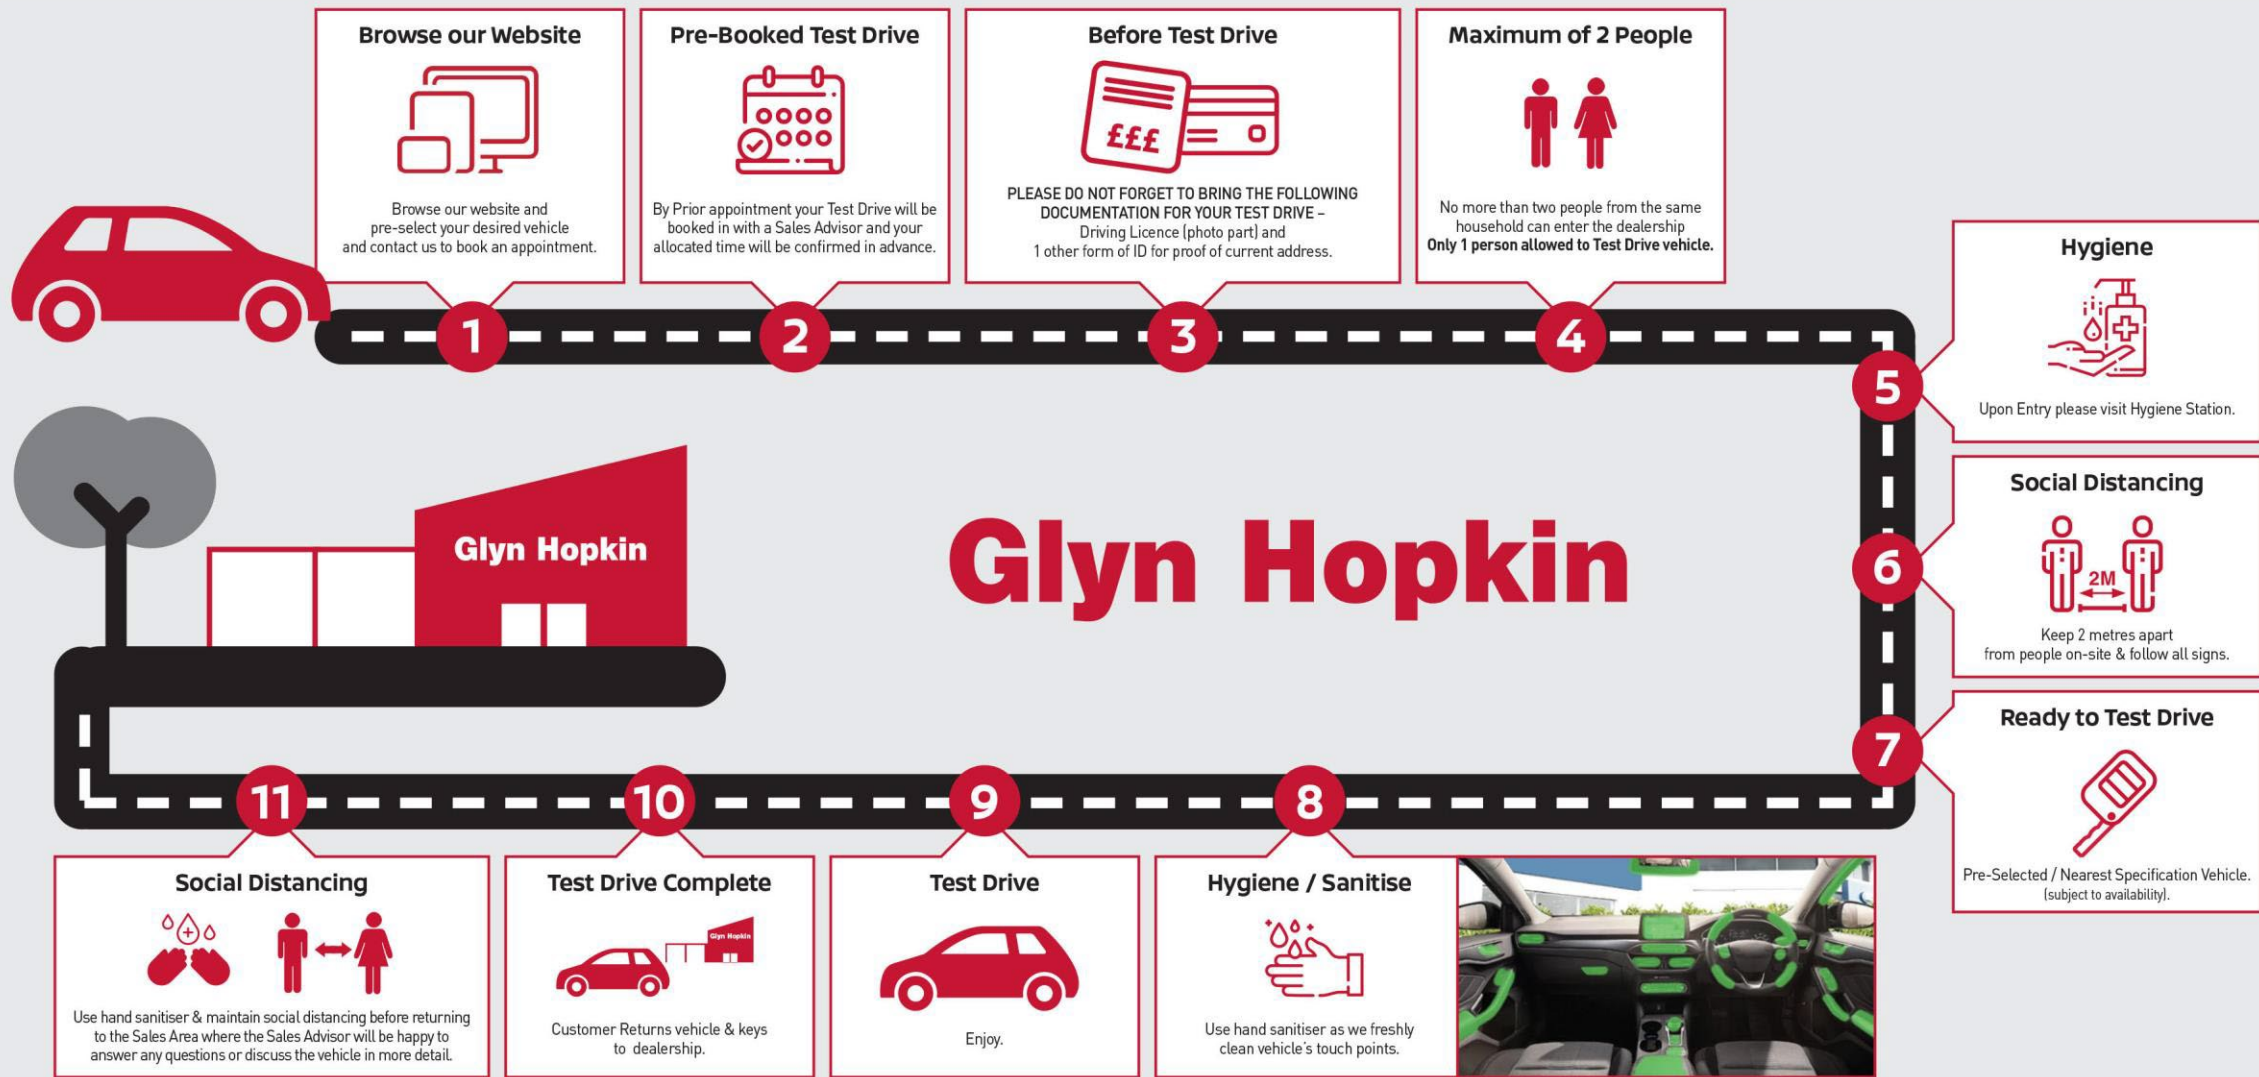

Social Distancing | Test Drives

Glyn Hopkin

Jeep

DACIA

KIA