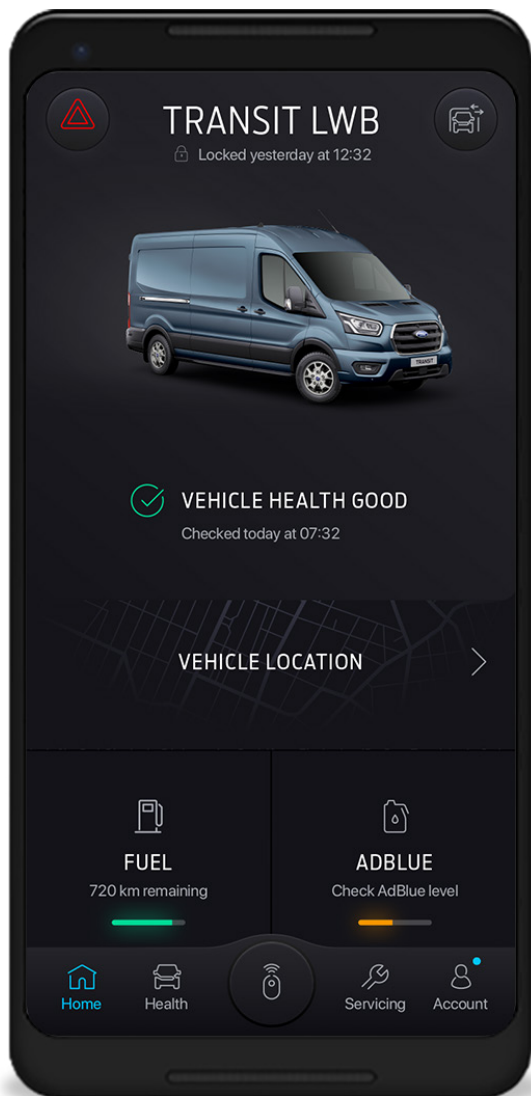

# In control and in the know

FordPass Pro gives you the tools to look after up to five connected, commercial vehicles. Helping you keep them healthy, secure and running smoothly, so you can focus on the work.

## Vehicle Locations

Keep an eye on your fleet, whether you have one vehicle or five, with their recent locations all on one map.

## Download app & add vehicle

Add your first vehicle by entering the VIN (Vehicle Identification Number), and then activate the modem to start using FordPass Pro. You can add up to five connected vehicles in total.

## Live Traffic

Live Traffic enhances your SYNC 3 Navigation system. Receive real time updates straight to your vehicle, and get rerouted automatically to avoid delays.