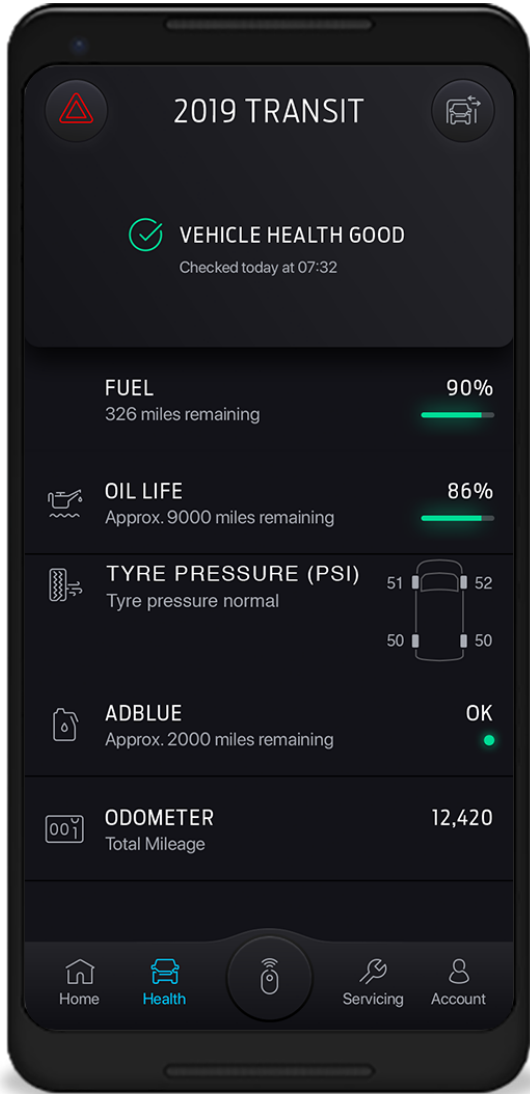

Maintenance made easy

Vehicle Health

All your key vehicle health stats on one page – Tyre pressures, oil life, AdBlue® levels, and more. Switch between vehicles to see each of their detailed stats.

Health Alerts

Alarm triggered? AdBlue® level running low? Health Alerts bring any issues to your attention with a push notification and a status update on your FordPass Pro homepage.

Owner's Manuals

Easily access your owner's manual through the app. No need to search through the glovebox.

Dealers and Services

Find and set your preferred Ford Dealer, and arrange servicing and repairs straight from the app.

Roadside Assistance

Two taps to call Ford's Roadside Assistance, so we can get you on the road and back to work as quickly as possible.