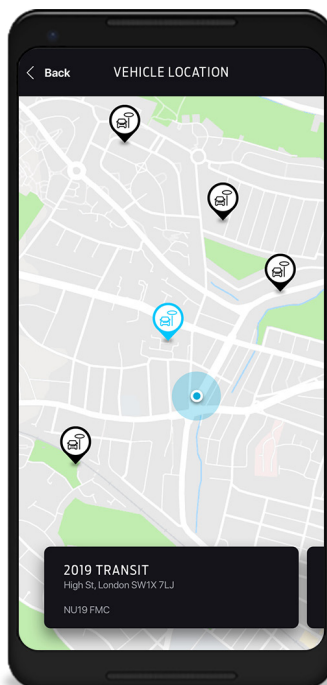

# In control and in the know

FordPass Pro gives you the tools to look after up to five connected, commercial vehicles. Helping you keep them healthy, secure and running smoothly, so you can focus on the work.

## Vehicle Locations

Keep an eye on your fleet, whether you have one vehicle or five, with their recent locations all on one map.

## Download app & add vehicle

Add your first vehicle by entering the VIN (Vehicle Identification Number), and then activate the modem to start using FordPass Pro. You can add up to five connected vehicles in total.

## Live Traffic

Live Traffic enhances your SYNC 3 Navigation system. Receive real time updates straight to your vehicle, and get rerouted automatically to avoid delays.