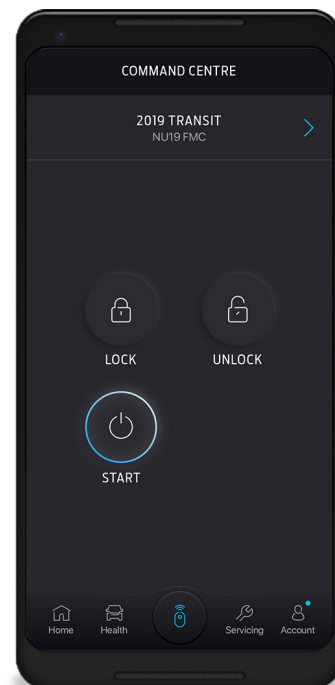

# In control and in the know

FordPass Pro gives you the tools to look after up to five connected, commercial vehicles. Helping you keep them healthy, secure and running smoothly, so you can focus on the work.

## Vehicle Locations

Keep an eye on your fleet, whether you have one vehicle or five, with their recent locations all on one map.

## Download app & add vehicle

Add your first vehicle by entering the VIN (Vehicle Identification Number), and then activate the modem to start using FordPass Pro. You can add up to five connected vehicles in total.

## Live Traffic

Live Traffic enhances your SYNC 3 Navigation system. Receive real time updates straight to your vehicle, and get rerouted automatically to avoid delays.