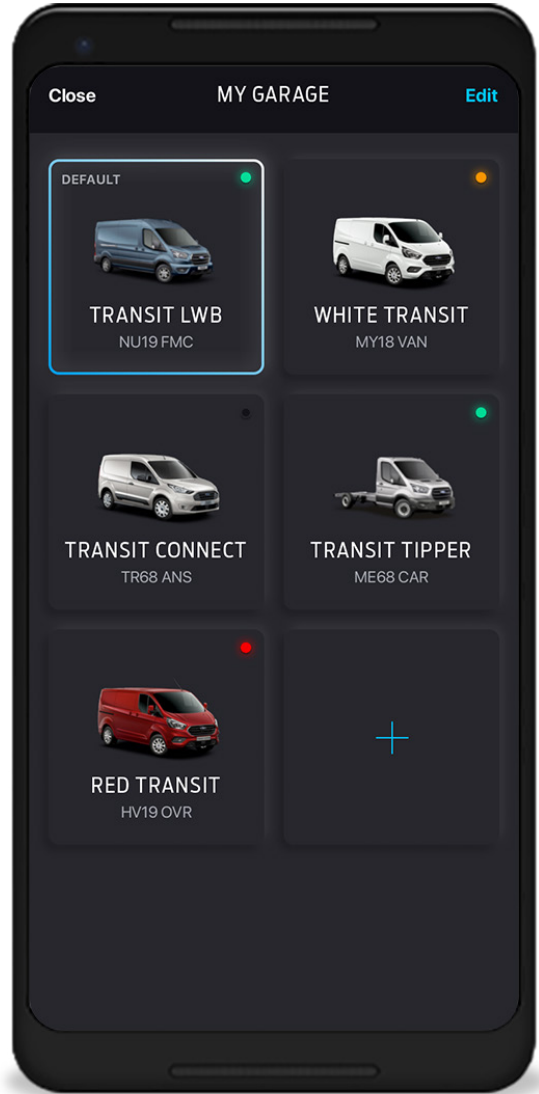

Maintenance made easy

Vehicle Health

All your key vehicle health stats on one page – Tyre pressures, oil life, AdBlue® levels, and more. Switch between vehicles to see each of their detailed stats.

Health Alerts

Alarm triggered? AdBlue® level running low? Health Alerts bring any issues to your attention with a push notification and a status update on your FordPass Pro homepage.

Owner's Manuals

Easily access your owner's manual through the app. No need to search through the glovebox.

Dealers and Services

Find and set your preferred Ford Dealer, and arrange servicing and repairs straight from the app.

Roadside Assistance

Two taps to call Ford's Roadside Assistance, so we can get you on the road and back to work as quickly as possible.