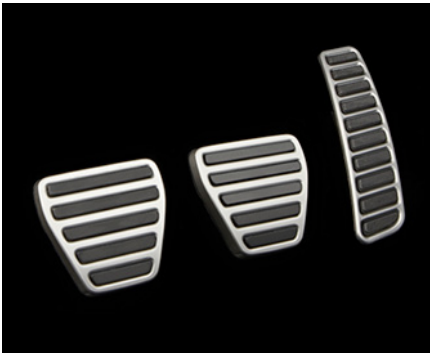

PEDAL COVER, AUTOMATIC TRANSMISSION (MYB AND MYC)

Designed specifically for Camaro, these high-quality stainless steel Pedal Covers replace existing pedals to provide a sporty performance look to the interior. The covers also feature raised rubber traction surfaces. Contact your Chevrolet dealership for more information.

22826306