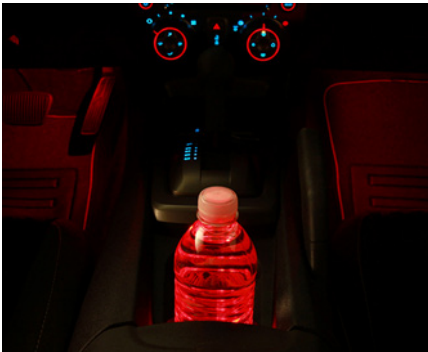

ELECTRONICS

AMBIENT LIGHTING - FOOTWELL AND CUP HOLDER

An Ambient Lighting Package provides a soft glow in 7 colors (blue, red, white, orange, purple, green, yellow) illuminating the console cupholder and footwell area of your Camaro. The color can be controlled via a button in your center console.

20971891