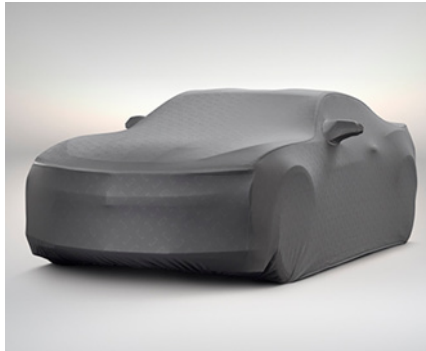

VEHICLE COVER - INDOOR, GRAY

Help protect the surface of your Camaro from dirt and dust with this fitted Indoor Vehicle Cover.

23457480