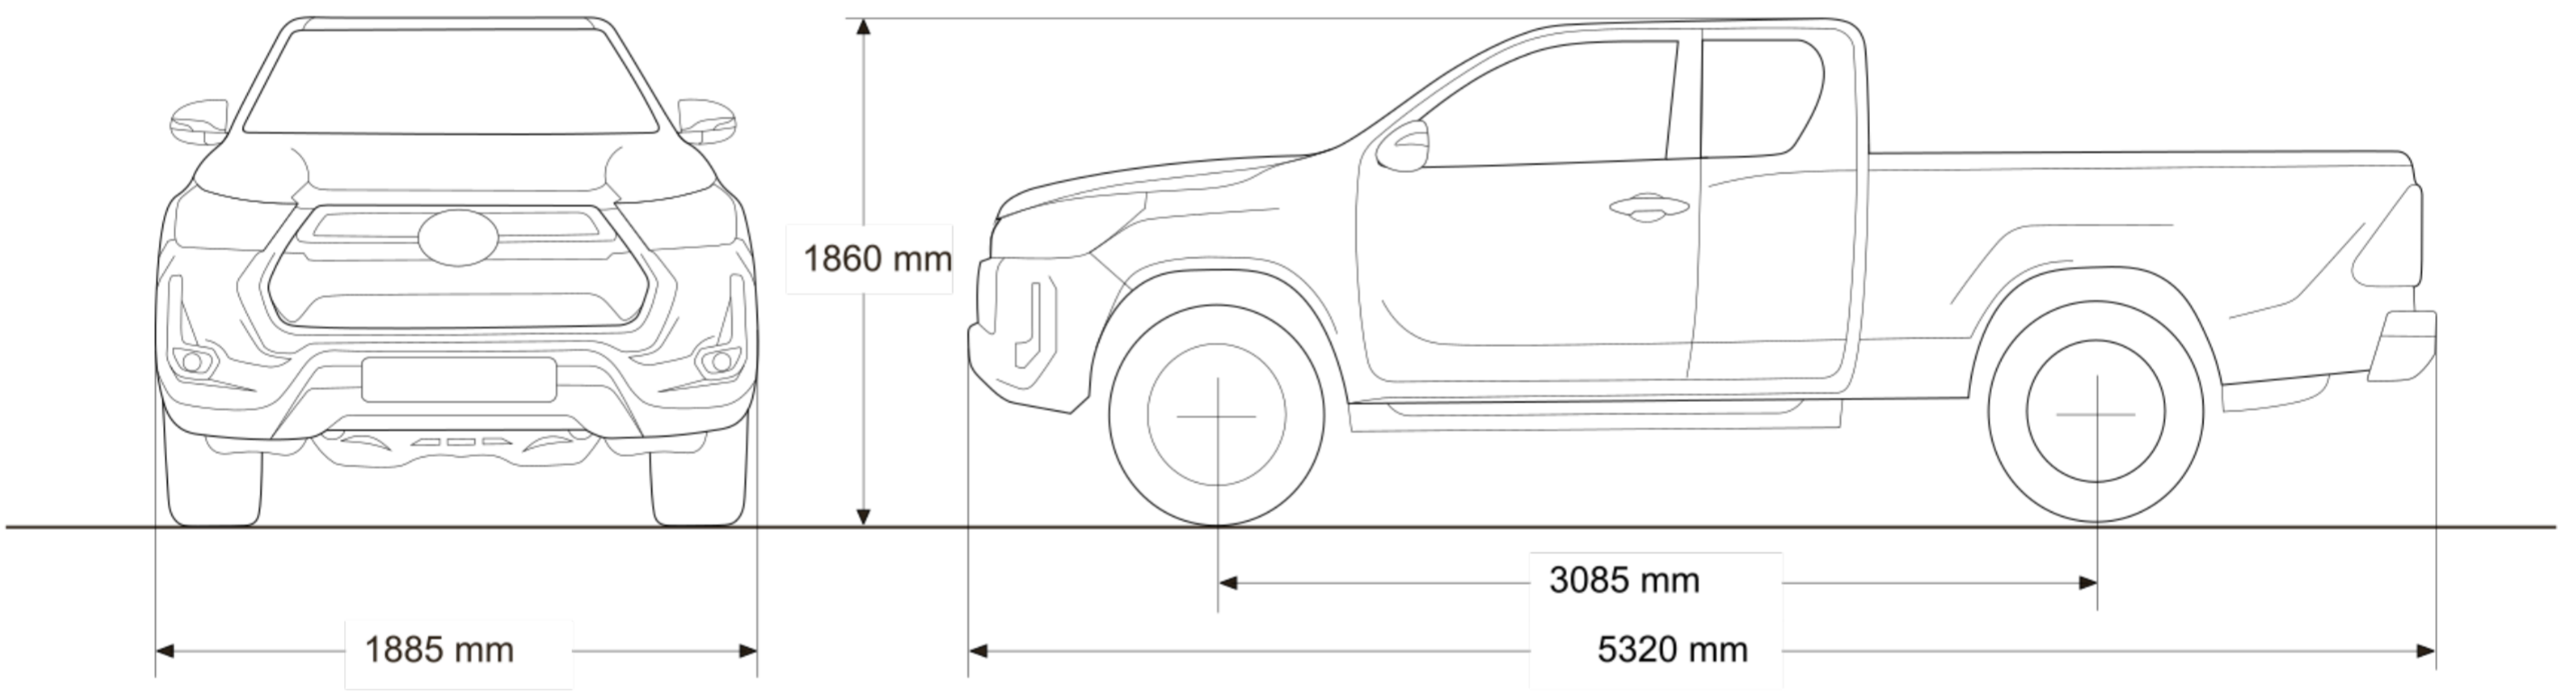

LINE DRAWING