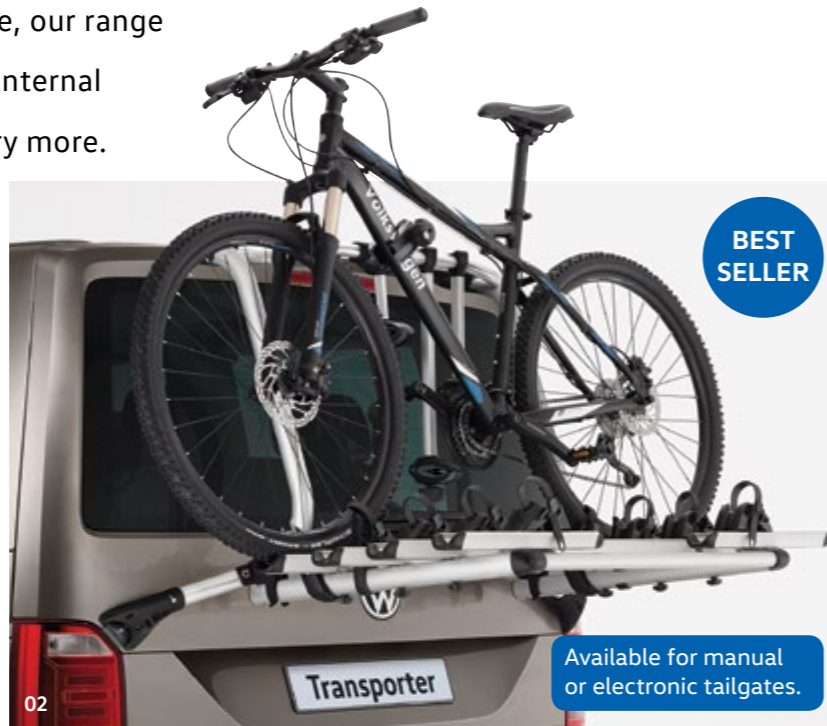

BEST SELLER

Available for manual or electronic tailgates.