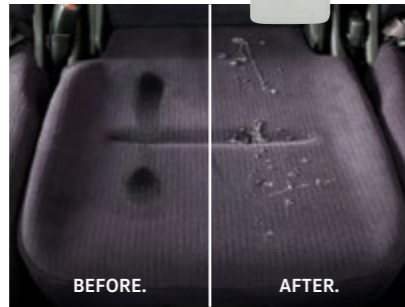

50

BEFORE.

AFTER.