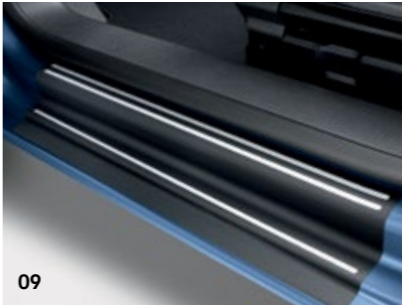

03 WHEEL ARCH PROTECTION KIT.

Add protection for your vehicle with these Black ABS plastic mouldings which are contoured to protect the areas of the wheel arch most at risk from damage.

FITTED FROM £183.33 exc. VAT
(TR) £220.00 inc. VAT

04 REAR BUMPER PROTECTOR

- STAINLESS STEEL EFFECT.

This stainless steel effect protector not only prevents damage to the paintwork during loading and unloading, but also gives your vehicle a distinctive look.

FITTED FROM £121.67 exc. VAT
(TR) £146.00 inc. VAT

05 REAR BUMPER PROTECTOR

- TRANSPARENT FILM.

This practical protection film prevents damage when loading and unloading.

FITTED FROM £77.50 exc. VAT
(TR) £93.00 inc. VAT

06 REAR BUMPER PROTECTOR

- CARBON FIBRE.

Stylish and sporty, this real carbon fibre protector not only looks great, but prevents damage when loading and unloading.

FITTED FROM £83.33 exc. VAT
(TR) £100.00 inc. VAT

07 REAR BUMPER PROTECTOR

- BLACK PLASTIC.

Help protect your rear bumper from daily wear and tear. Also available in Silver.

FITTED FROM £58.33 exc. VAT
(CA|TR) £70.00 inc. VAT

08 DOOR SILL GUARDS - MOULDED.

A set of two Black ABS plastic protectors that are contoured to the vehicle and protect against scuffs. The polished stainless steel inserts also add extra style.

FITTED FROM £50.42 exc. VAT
(TR) £60.50 inc. VAT

09 DOOR SILL GUARDS - FILM.

This easy-to-apply Black film adds an extra layer of protection to the entrance sills, guarding against scratches to paintwork. Each kit includes two sill guards.

FITTED FROM £68.33 exc. VAT
(CA|TR) £82.00 inc. VAT

Please speak to your local Volkswagen Van Centre to check suitability and to order your Accessories. CA | Caddy models TR | Transporter models CR | Crafter AM | Amarok