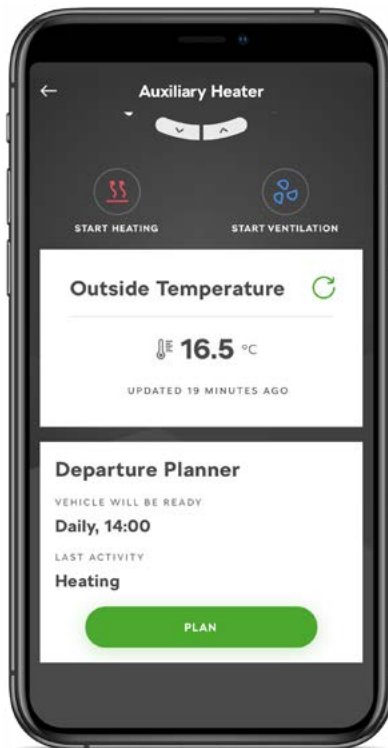

* cannot be used for vehicles with Active TPMS

CONNECTIVITY

MyŠKODA

ŠKODA CONNECT AND OTHER DIGITAL SERVICES IN YOUR POCKET

It's about the journey, not just the destination – and with the ŠKODA KODIAQ, everyone in the vehicle can enjoy the trip. A connected multimedia system makes it easy to communicate with friends and family, get the information you need, and keep you and your passengers happy and entertained while you drive.

With the MyŠKODA application you can go even further in interaction with your vehicle. Use the application to remotely check the status of the vehicle, lock or unlock it, or display its parking position. Benefit from statistical insights into your last trip, and use them to plan a more efficient route next time. It offers also insight to the vehicle manual, quick tips for using the vehicle and its accessories or possibility to interact with your preferred service partner, with a number of further functions just waiting to be explored.

With MyŠKODA application in place, your car remains under your control at all times. The application is available for download on App Store (iOS) and Google Play (Android). ŠKODA Connect features are available based on ordered service bundle: Infotainment Online or Care Connect.