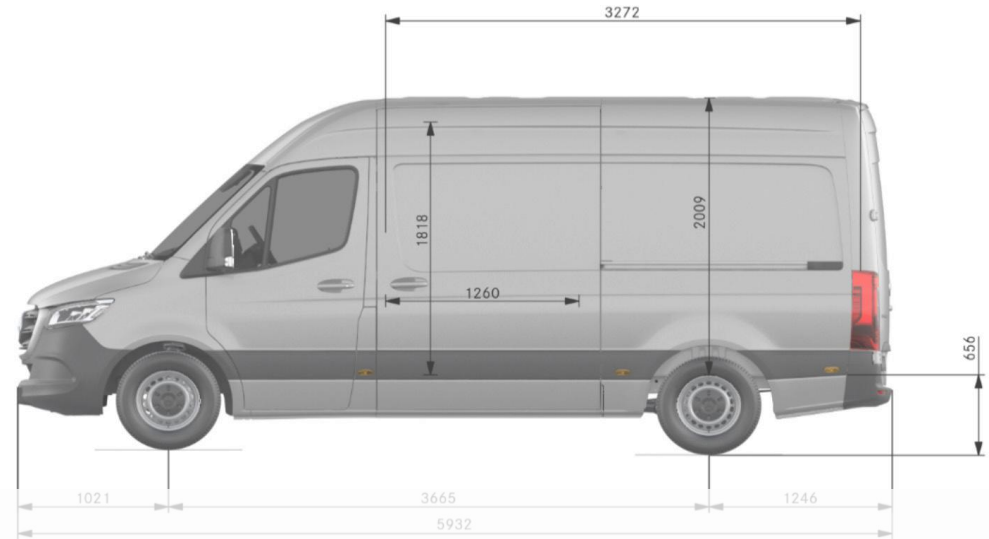

Standard 5932mm.

Long 6967mm.

Extra Long 7376mm.

3 lengths:

Standard roof 2356mm.

High roof 2638mm.

2 heights

The Sprinter Panel Van BASE.

● Standard ○ Optional – Not available

Dimensions.

STANDARD, STANDARD ROOF, REAR WHEEL DRIVE - PANEL VAN

Wheelbase	Wheelbase length	3,665mm
	Turning circle	13.3m
	Front track width	1,726mm
	Rear track width	1,732mm
Vehicle	Length	5,932mm
	Height (unladen)	2,361mm
	Width (inc. wing mirrors)	2,345mm
	Ground clearance	188mm
Load compartment	Load floor length	3,375mm
	Max. width	1,787mm
	Width between wheel arches	1,350mm
	Height	1,719mm
	Rear loading height (step height from ground to load floor)	657mm

Dimensions.

STANDARD, HIGH ROOF, REAR WHEEL DRIVE - PANEL VAN*

Wheelbase	Wheelbase length	3,665mm
	Turning circle	13.3m
	Front track width	1,726mm
	Rear track width	1,732mm
Vehicle	Length	5,932mm
	Height (unladen)	2,650mm
	Width (inc. wing mirrors)	2,345mm
	Ground clearance	188mm
Load compartment	Load floor length	3,375mm
	Max. width	1,787mm
	Width between wheel arches	1,350mm
	Height	2,009mm
	Rear loading height (step height from ground to load floor)	656mm