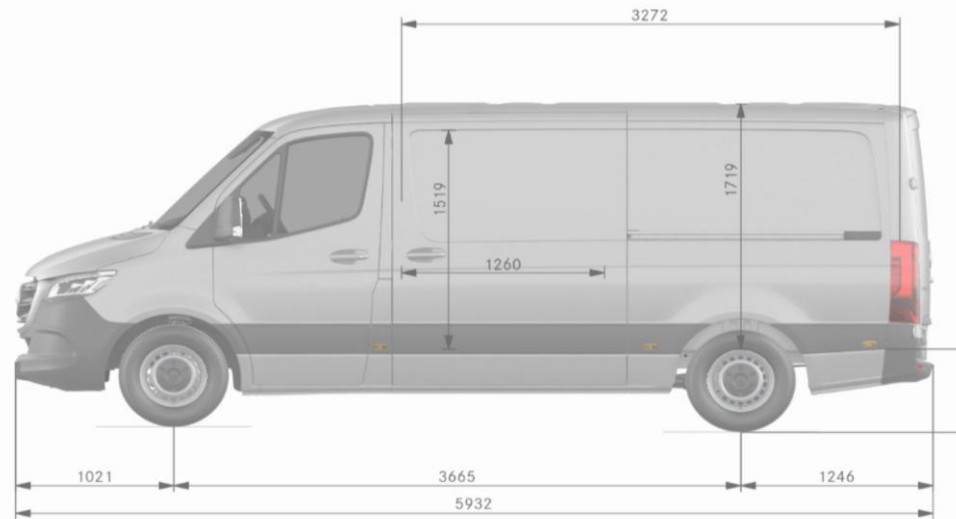

Dimensions.

STANDARD, STANDARD ROOF, REAR WHEEL DRIVE - PANEL VAN

Wheelbase	Wheelbase length	3,665mm
	Turning circle	13.3m
	Front track width	1,726mm
	Rear track width	1,732mm
Vehicle	Length	5,932mm
	Height (unladen)	2,361mm
	Width (inc. wing mirrors)	2,345mm
	Ground clearance	188mm
Load compartment	Load floor length	3,375mm
	Max. width	1,787mm
	Width between wheel arches	1,350mm
	Height	1,719mm
	Rear loading height (step height from ground to load floor)	657mm