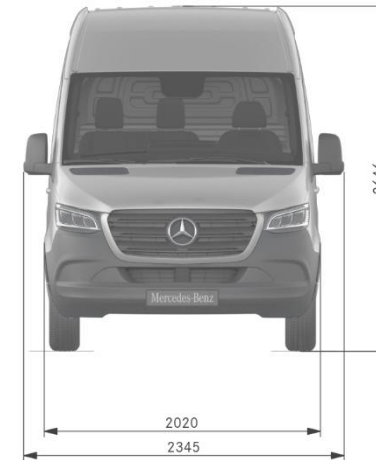

Dimensions.

LONG, HIGH ROOF, REAR WHEEL DRIVE – PANEL VAN

Wheelbase	Wheelbase length	4,325mm
	Turning circle	15.3m
	Front track width	1,726mm
	Rear track width	1,732mm
Vehicle	Length	6,967mm
	Height (unladen)	2,646mm
	Width (inc. wing mirrors)	2,345mm
	Ground clearance	188mm
Load compartment	Load floor length	4,410mm
	Max. width	1,787mm
	Width between wheel arches	1,350mm
	Height	2,009mm
	Rear loading height (step height from ground to load floor)	651mm