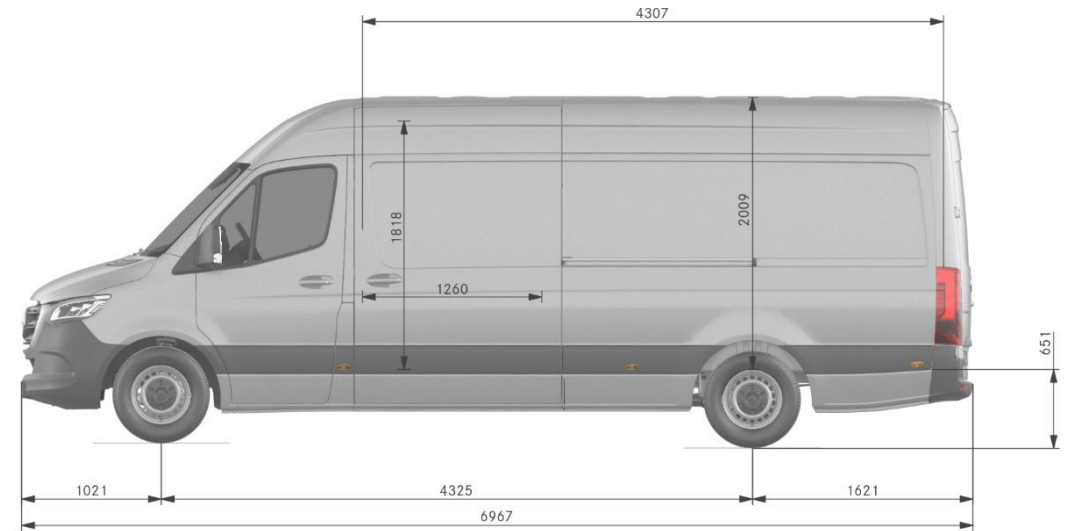

Dimensions.

LONG, HIGH ROOF, REAR WHEEL DRIVE – PANEL VAN

Wheelbase	Wheelbase length	4,325mm
	Turning circle	15.3m
	Front track width	1,726mm
	Rear track width	1,732mm
Vehicle	Length	6,967mm
	Height (unladen)	2,646mm
	Width (inc. wing mirrors)	2,345mm
	Ground clearance	188mm
Load compartment	Load floor length	4,410mm
	Max. width	1,787mm
	Width between wheel arches	1,350mm
	Height	2,009mm
	Rear loading height (step height from ground to load floor)	651mm