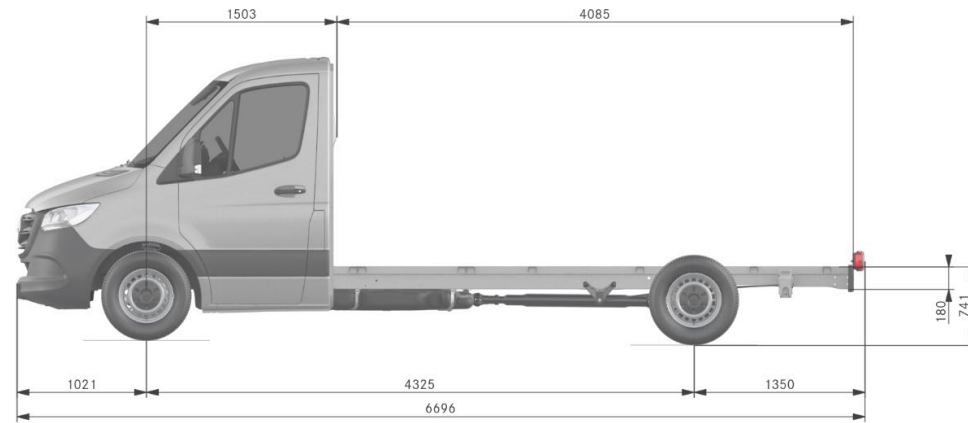

Dimensions.

LONG CHASSIS, REAR WHEEL DRIVE

Wheelbase	Wheelbase length	4,325mm
	Turning circle	15.3m
	Front track width	1,726mm
	Rear track width	1,732mm
Vehicle	Length	6,696mm
	Height (unladen)	2,311mm
	Width (inc. wing mirrors)	2,345mm
	Ground clearance	188mm