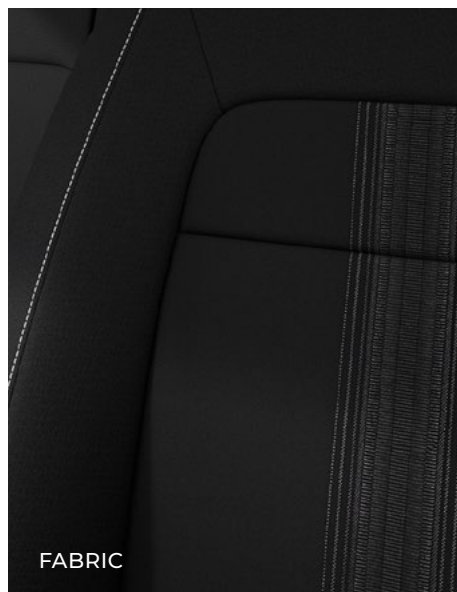

# Upholstery

Civic's elegant style continues inside the cabin with a range of premium upholstery.

ELEGANCE	SPORT	ADVANCE
Fabric	Combi leather and fabric	Genuine leather front centre, rear combi leather