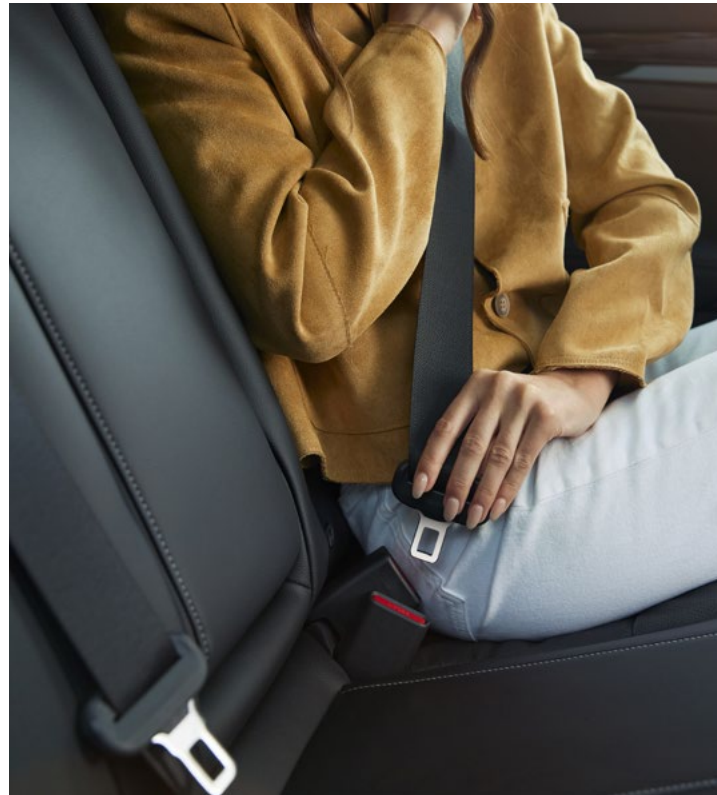

# Keeping everyone safe

Cocooned in the safety of 11 airbags and our most advanced active and passive safety features as standard, the Civic is a safe place to be on the road.

With Honda **SENSING** as standard, the Civic is equipped with Adaptive Cruise Control, Lane Keeping Assist System and a host of other features that can warn you to the presence of people nearby, alert you to traffic crossing your path, and to blind spots before you start to overtake.