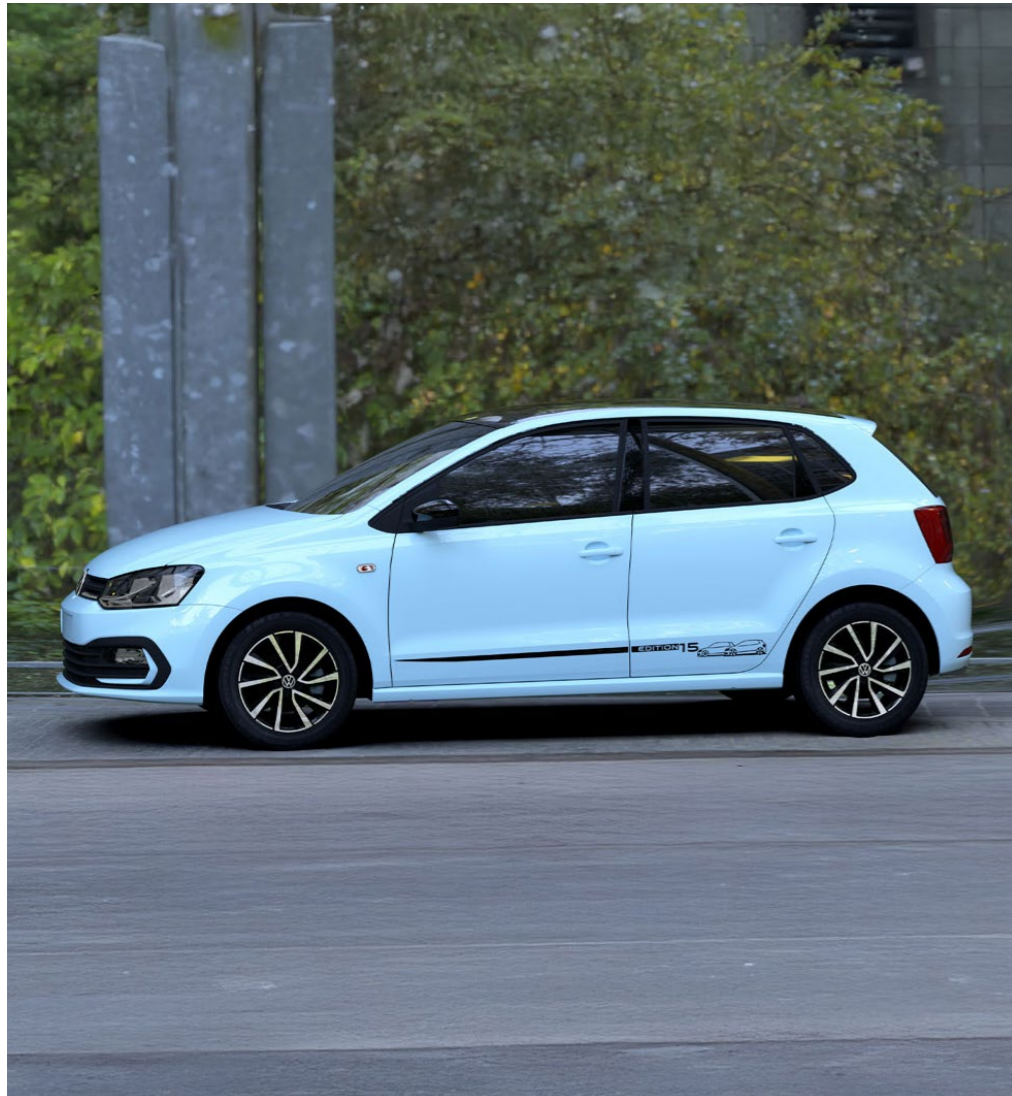

Vivo Life

EDITION 15 Package